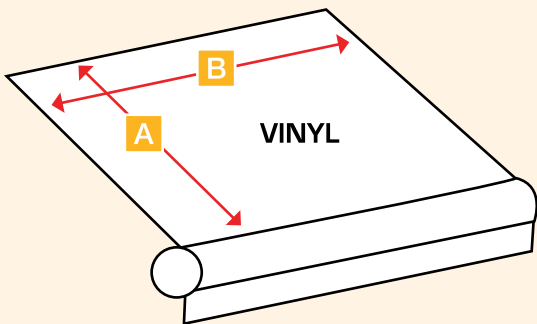

Awning Reskins

Made of a extra durable 4 ply PVC construction
 Unbelievable heat block out film to keep you cool.
 Choice available to reverse colour
 Attractive horizon design

Measurement Guide

Our skins are made to suit all types of awnings. Follow this simple measurement key to size your awning correctly.

- A** From sail track on RV to first spline on roller
- B** Edge to edge of existing vinyl at RV wall

ph 1800 612 672

sales@greatrv.com.au | www.greatrv.com.au