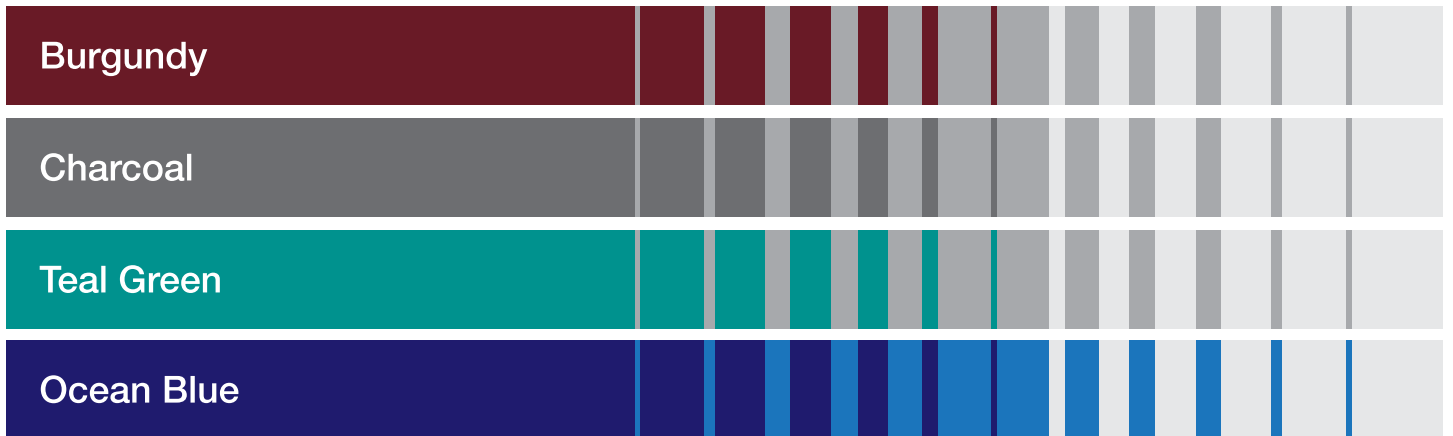

Awning Reskins

Made of a extra durable 4 ply PVC construction
 Unbelievable heat block out film to keep you cool.
 Choice available to reverse colour
 Attractive horizon design

Measurement Guide

Our skins are made to suit all types of awnings. Follow this simple measurement key to size your awning correctly.